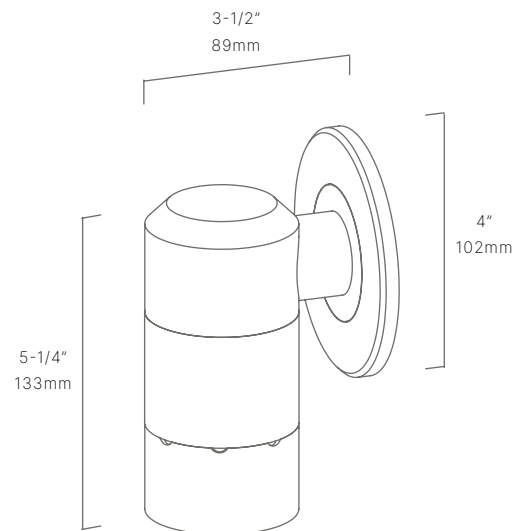

P. 760.931.2910

O. 2742 Loker Ave. W Carlsbad CA 92010

W. www.auroralight.com

MADE IN USA
WITH DOMESTIC & IMPORTED MATERIALS